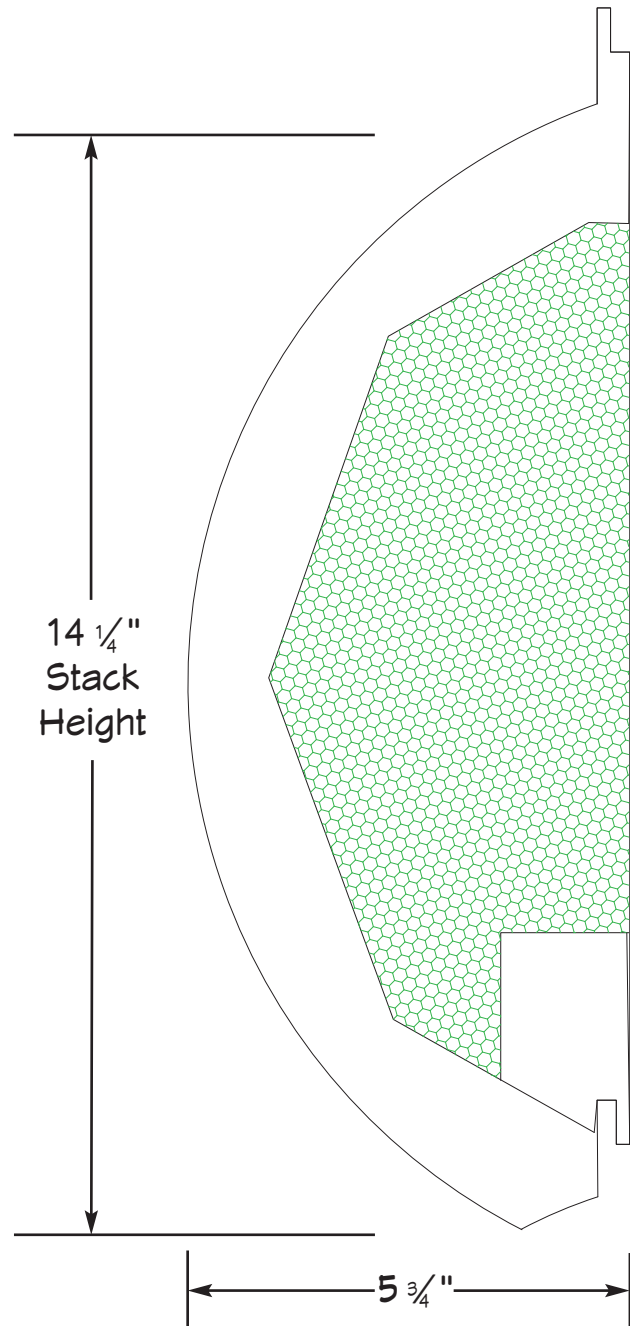

We see upscale rustic potential where others cannot.

15" & 16" DIAMETER SIDING PROFILES

(Swedish Coped Option)

November 15, 2020

15" Coped COZEE LOG

16" Coped COZEE LOG

info@eliterustic.com
P.O. Box 7517 • Kalispell • MT • 59904
(office) 406.309.2800