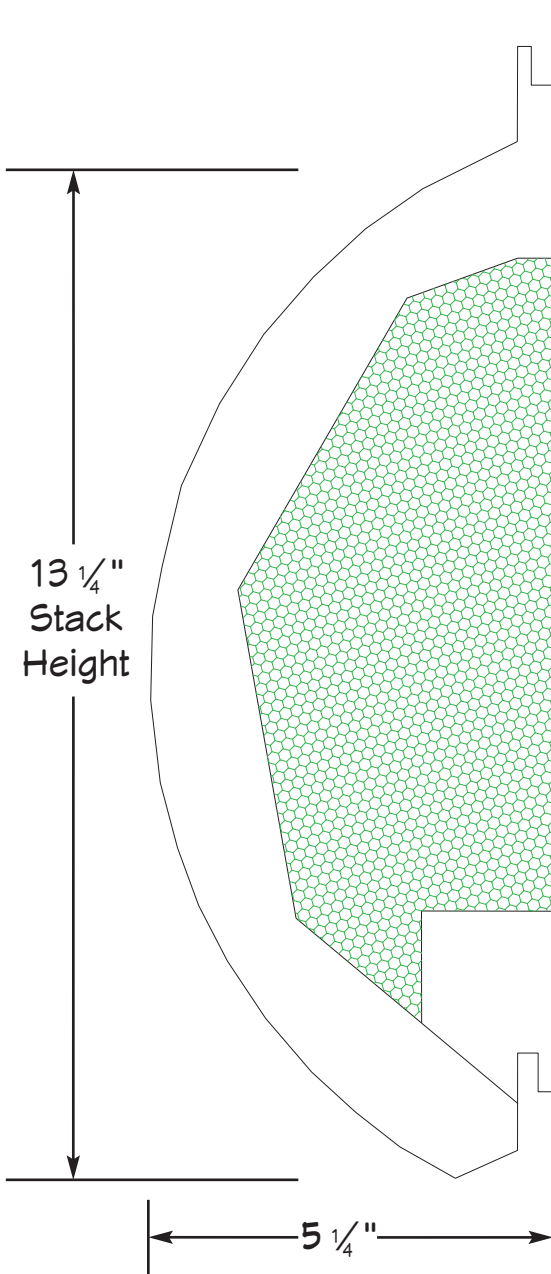

We see upscale rustic potential where others cannot.

15" & 16" DIAMETER SIDING PROFILES

(Swedish Coped Option)

November 15, 2020

15" Coped COZEE LOG

16" Coped COZEE LOG

info@eliterustic.com
P.O. Box 7517 • Kalispell • MT • 59904
(office) 406.309.2800